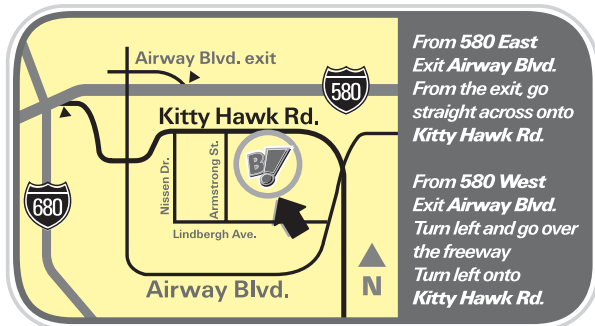

\_\_\_\_\_ **RSVP:**  
 \_\_\_\_\_  
 \_\_\_\_\_ **WHERE:**  
 \_\_\_\_\_ **TIME:**  
 \_\_\_\_\_ **DATE:**  
 \_\_\_\_\_ **FOR:**

*From 580 East  
Exit Airway Blvd.  
From the exit, go  
straight across onto  
Kitty Hawk Rd.*

*From 580 West  
Exit Airway Blvd.  
Turn left and go over  
the freeway  
Turn left onto  
Kitty Hawk Rd.*

**2400 KITTY HAWK RD.  
 LIVERMORE, CA 94550  
 925.447.7275  
 WWW.BOOMERSPARKS.COM**