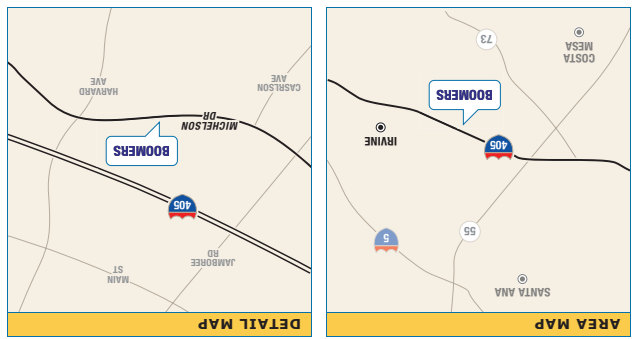

BOOMERSPARKS.COM
949.559.8341
IRVINE, CA 92612
3405 MICHELSON DR.

**YOU ARE
INVITED!**

FOR _____

DATE _____

TIME _____

WHERE _____

RSVP _____