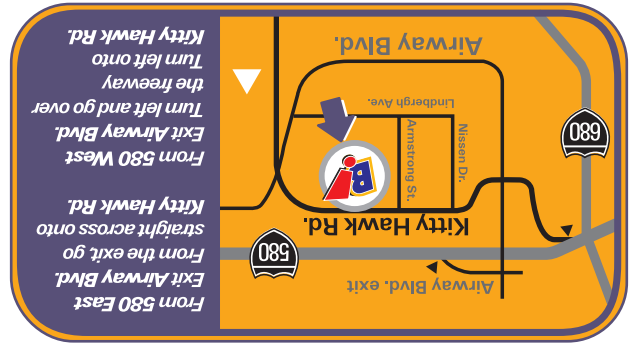

2400 KITTY HAWK ROAD  
LIVERMORE, CA 94550  
925.447.7275  
BOOMERSPARKS.COM

**YOU ARE INVITED!**

FOR \_\_\_\_\_

DATE \_\_\_\_\_

TIME \_\_\_\_\_

WHERE \_\_\_\_\_

RSVP \_\_\_\_\_