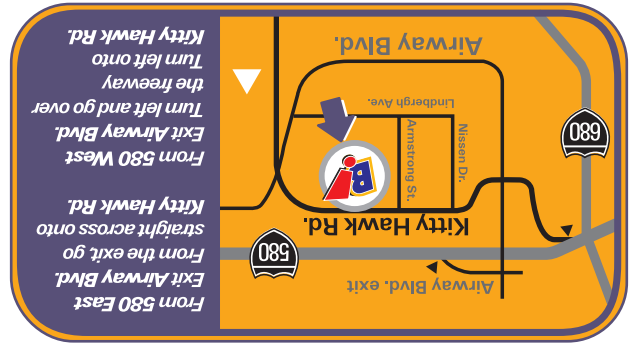

2400 KITTY HAWK ROAD  
 LIVERMORE, CA 94550  
 925.447.7275  
 BOOMERSPARKS.COM

From 580 East  
 Exit Airway Blvd.  
 From the exit go  
 straight across onto  
 Kitty Hawk Rd.  
 From 580 West  
 Exit Airway Blvd.  
 Turn left and go over  
 the freeway  
 Turn left onto  
 Kitty Hawk Rd.