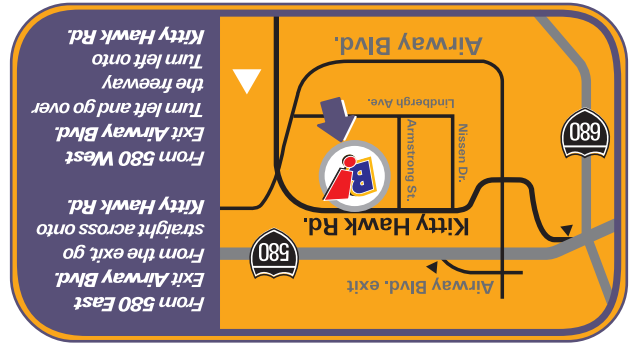

2400 KITTY HAWK ROAD  
LIVERMORE, CA 94550  
925.447.7275  
BOOMERSPARKS.COM

**YOU ARE  
INVITED!**

FOR \_\_\_\_\_

DATE \_\_\_\_\_

TIME \_\_\_\_\_

WHERE \_\_\_\_\_

RSVP \_\_\_\_\_