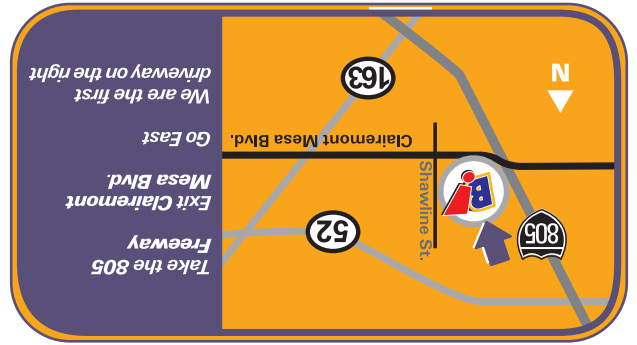

6999 CLAIREMONT MESA BLVD.  
SAN DIEGO, CA 92111  
858.560.4212  
BOOMERSPARKS.COM

**YOU ARE INVITED!**

FOR \_\_\_\_\_

DATE \_\_\_\_\_

TIME \_\_\_\_\_

WHERE \_\_\_\_\_

RSVP \_\_\_\_\_