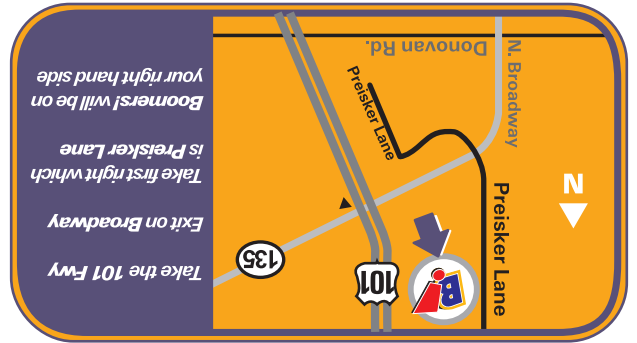

2250 N. PREISKER LANE
SANTA MARIA, CA 93458
805.928.4942
BOOMERSPARKS.COM

**YOU ARE
INVITED!**

FOR _____

DATE _____

TIME _____

WHERE _____

RSVP _____