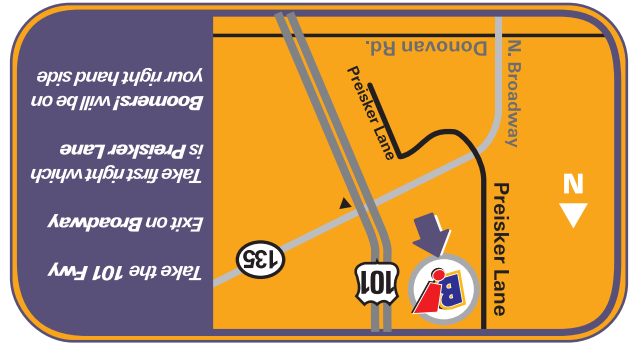

2250 N. PREISKER LANE
SANTA MARIA, CA 93458
805.928.4942
BOOMERSPARKS.COM

YOU ARE INVITED!

FOR _____

DATE _____

TIME _____

WHERE _____

RSVP _____